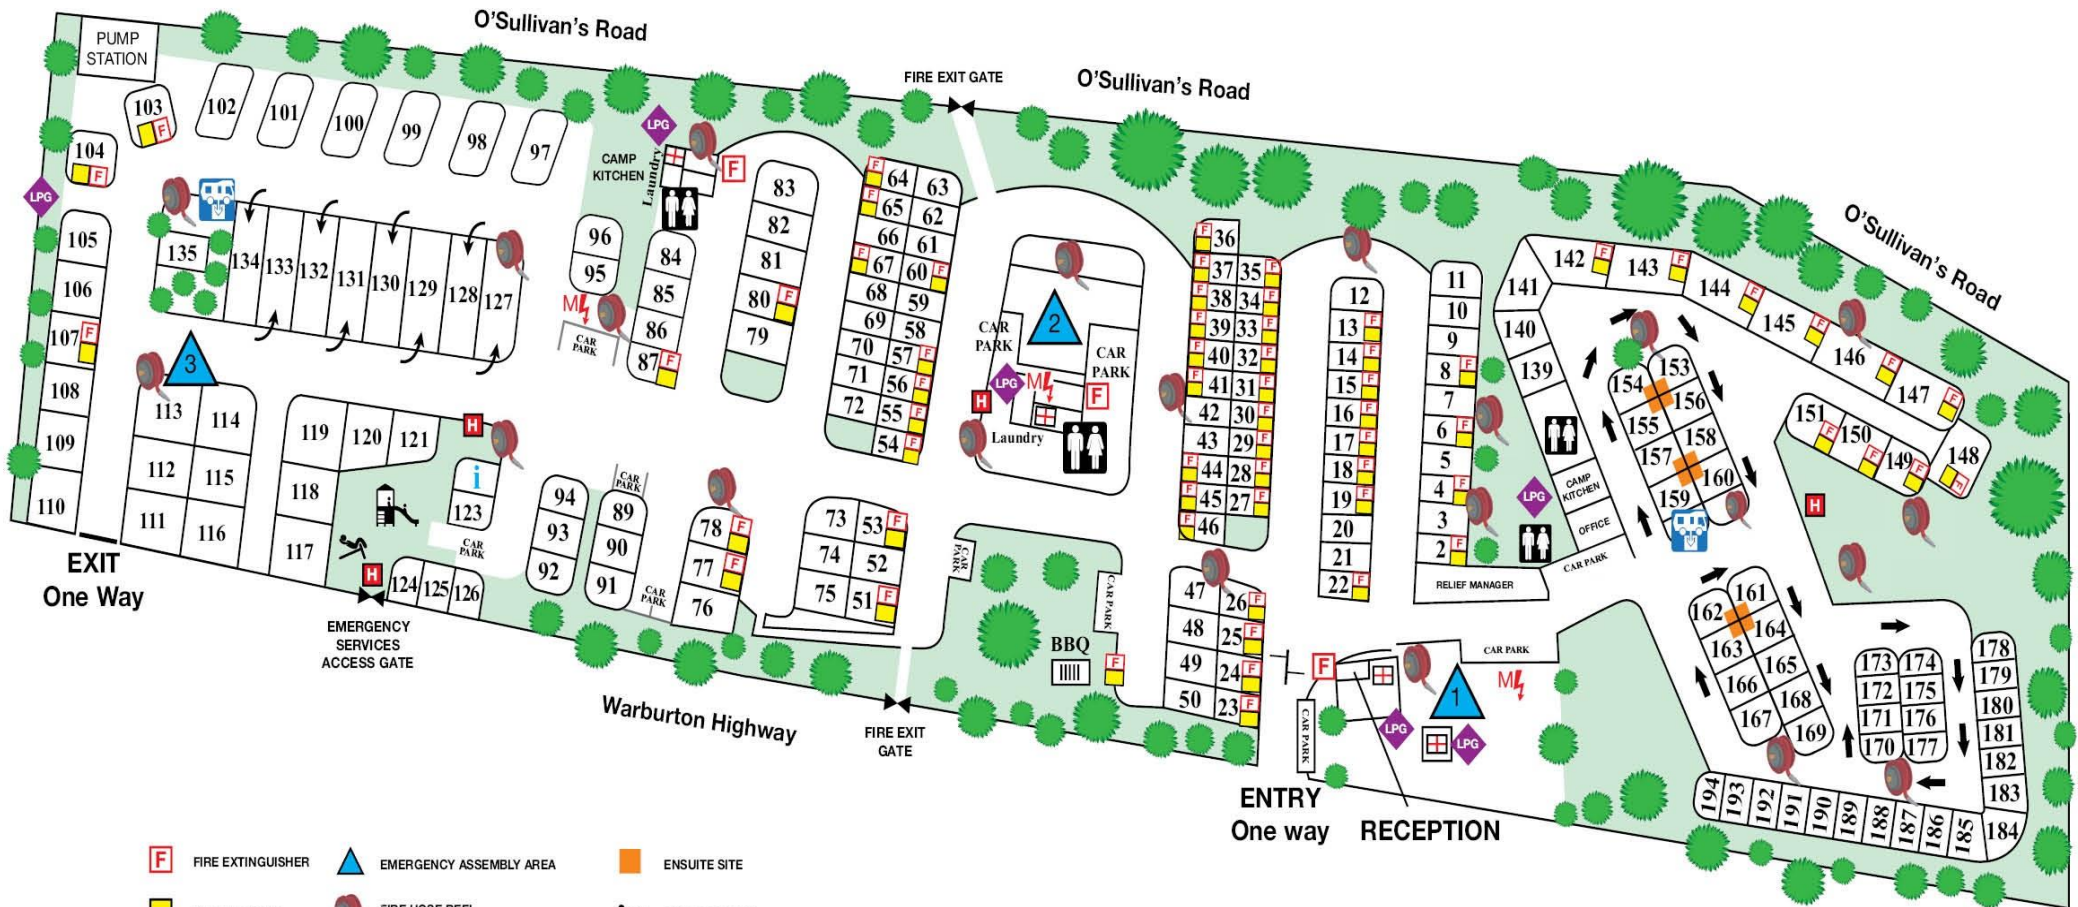

Office Hours

Mon to Fri - 9 am to 6 pm

Sat/Sun - 10.30 am to 4 pm

Public Holidays - 10 am to 12 pm

T. 24hrs 03 9735 4577

E. enquiries@lilydalepinehill.com.au

- | | | |
|-------------------|-------------------------|---------------------|
| FIRE EXTINGUISHER | EMERGENCY ASSEMBLY AREA | ENSUITE SITE |
| FIRE BLANKET | FIRE HOSE REEL | OUTDOOR GYM |
| FIRE HYDRANT | FIRST AID KIT | PLAYGROUND |
| DUMP POINT | TOILETS | TOURIST INFO CENTRE |
| LP GAS | MAIN SWITCHBOARD | |

**STAY AND EXPLORE -
YOUR STAY WITH US
MUST NOT EXCEED 45 DAYS**